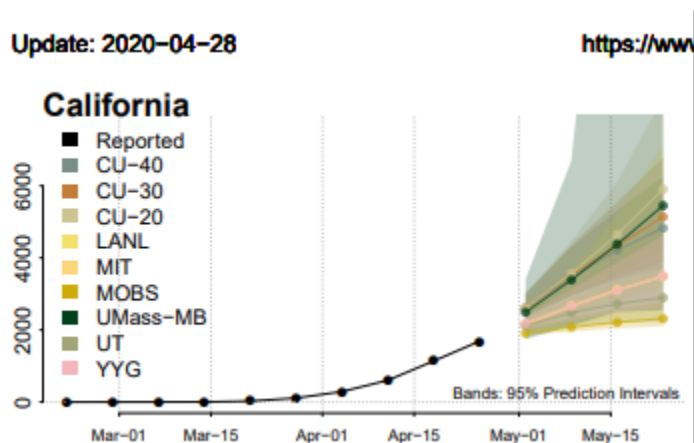

Coronavirus (COVID-19) Self-Checker is [a website for checking your symptoms](#).

[Telemedicine services offering free health care](#) during the coronavirus pandemic.

COVID-19: Predicting the future

[Various models](#) try to predict what will happen.

[The Gates Foundation](#) also offers a [wealth](#) of information about the pandemic.

[COVID-19 Data Hub](#) from Tableau Software.

Facebook & Carnegie Mellon University [COVID-19 Symptom Map](#).

A comprehensive, crowd-sourced open-source [interactive map of free meal sites in the U.S.](#)

[COVIDcast](#) displays signals related to COVID-19 activity levels across the United States, derived from a variety of anonymized, aggregated data sources made available by multiple partners.

COVID-19: Contact Tracing and Technology

[Will Americans Be Willing to Install COVID-19 Tracking Apps?](#) -Scientific American Magazine.

Governments have to decide whether to scrap their own COVID-19 contact tracing apps in favor of tech built by Apple and Google. [Here's what's at stake](#).

[Why Smartphones may not help](#) – Nature Magazine.

COVID-19: Developing a Vaccine

The Bill & Melinda Gates Foundation has [shifted “almost entirely” to working on addressing COVID-19](#).

[What you need to know about developing a vaccine](#).

[How we must respond to the coronavirus pandemic](#) | Bill Gates (Video)

[The next outbreak? We're not ready](#) | Bill Gates (2015 Ted talk)